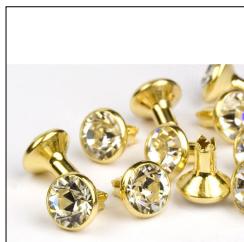

# Swarovski Rivets

Taylorcrystal Swarovski 53005

1 / 1

**Carrier color: Gold Brushed (081)**

**Article: 1088 Article color: Crystal Golden Shadow F (001 GSHA) Article size: SS 34**