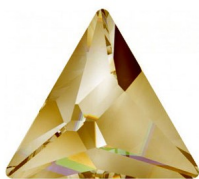

Swarovski, Preciosa Flat Backs No Hotfix

Swarovski 2721 Asymmetric Triangle

Méret

MM 25,0

Szín

 Crystal Red Magma F (001 REDM)