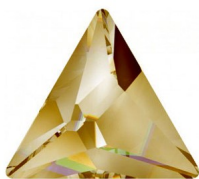

Swarovski Flat Backs No Hotfix

Swarovski 2721 Asymmetric Triangle

Méret

MM 25,0

Szín

 Crystal Red Magma F (001 REDM)