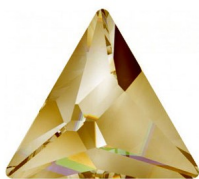

Swarovski, Preciosa Flat Backs No Hotfix

Swarovski 2721 Asymmetric Triangle

1 / 1

Méret

MM 25,0

Szín

Crystal Red Magma F (001 REDM)